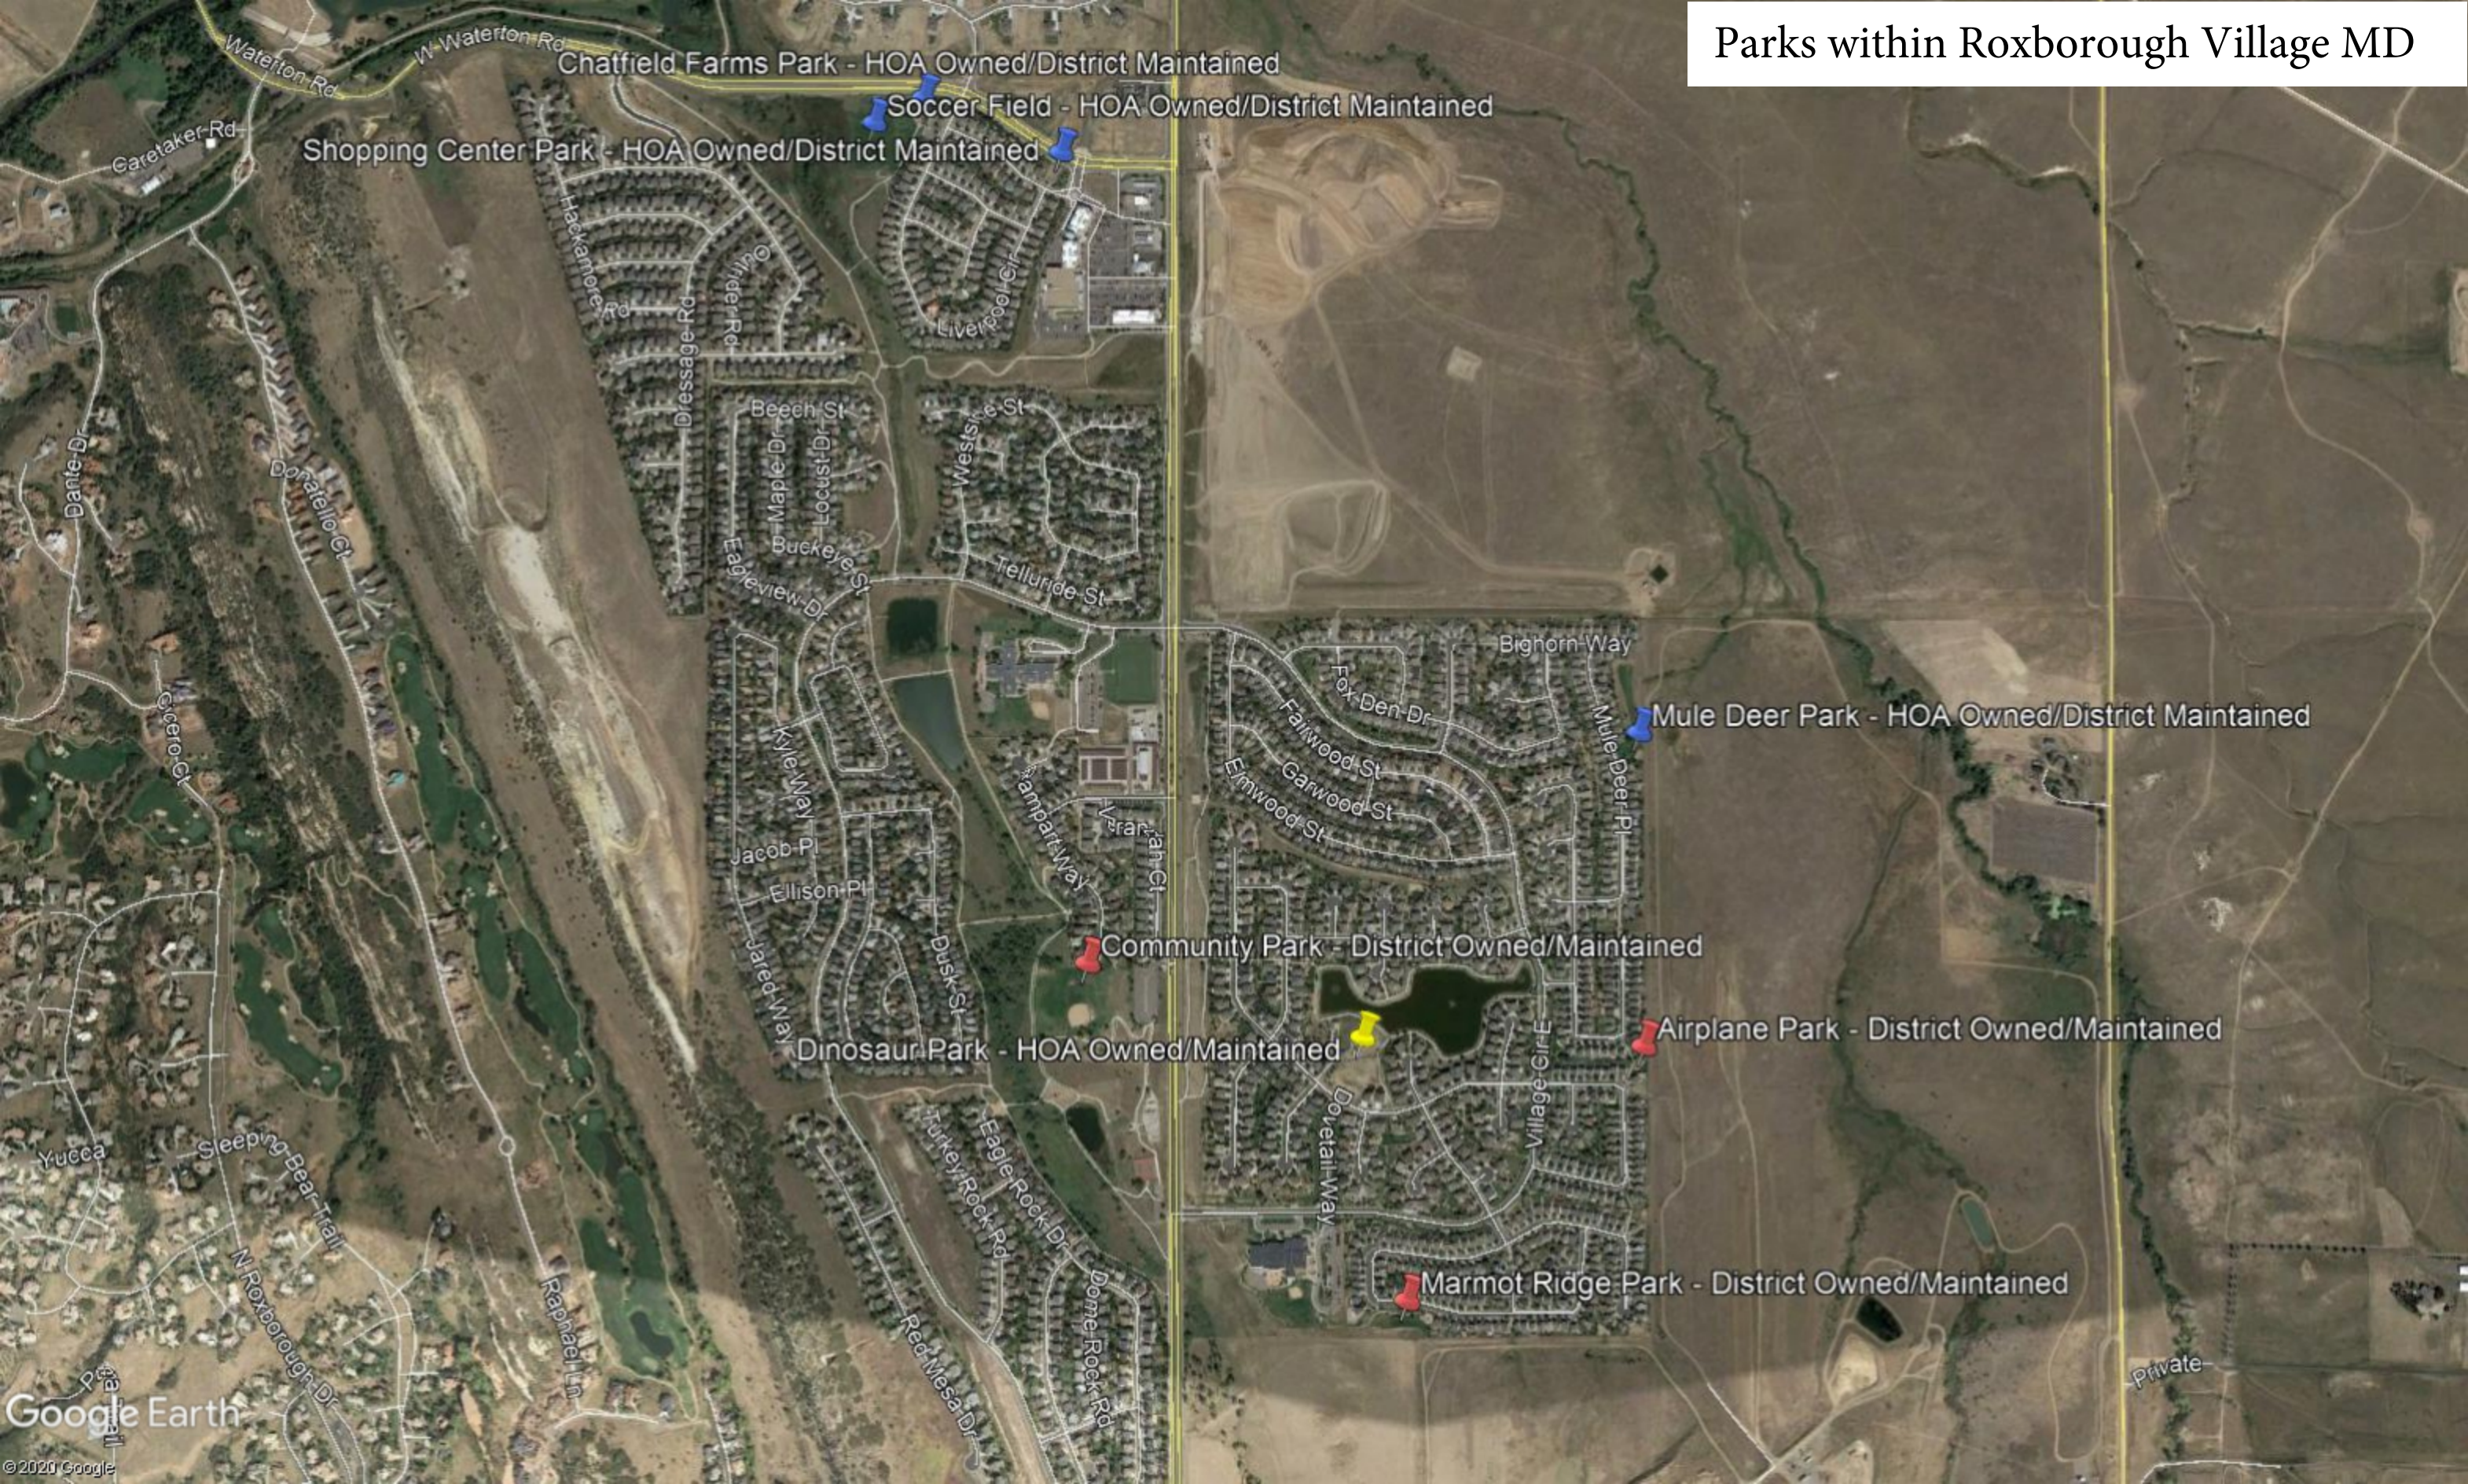

Parks within Roxborough Village MD

Chatfield Farms Park - HOA Owned/District Maintained
Soccer Field - HOA Owned/District Maintained
Shopping Center Park - HOA Owned/District Maintained

Mule Deer Park - HOA Owned/District Maintained

Community Park - District Owned/Maintained

Airplane Park - District Owned/Maintained

Dinosaur Park - HOA Owned/Maintained

Marmot Ridge Park - District Owned/Maintained