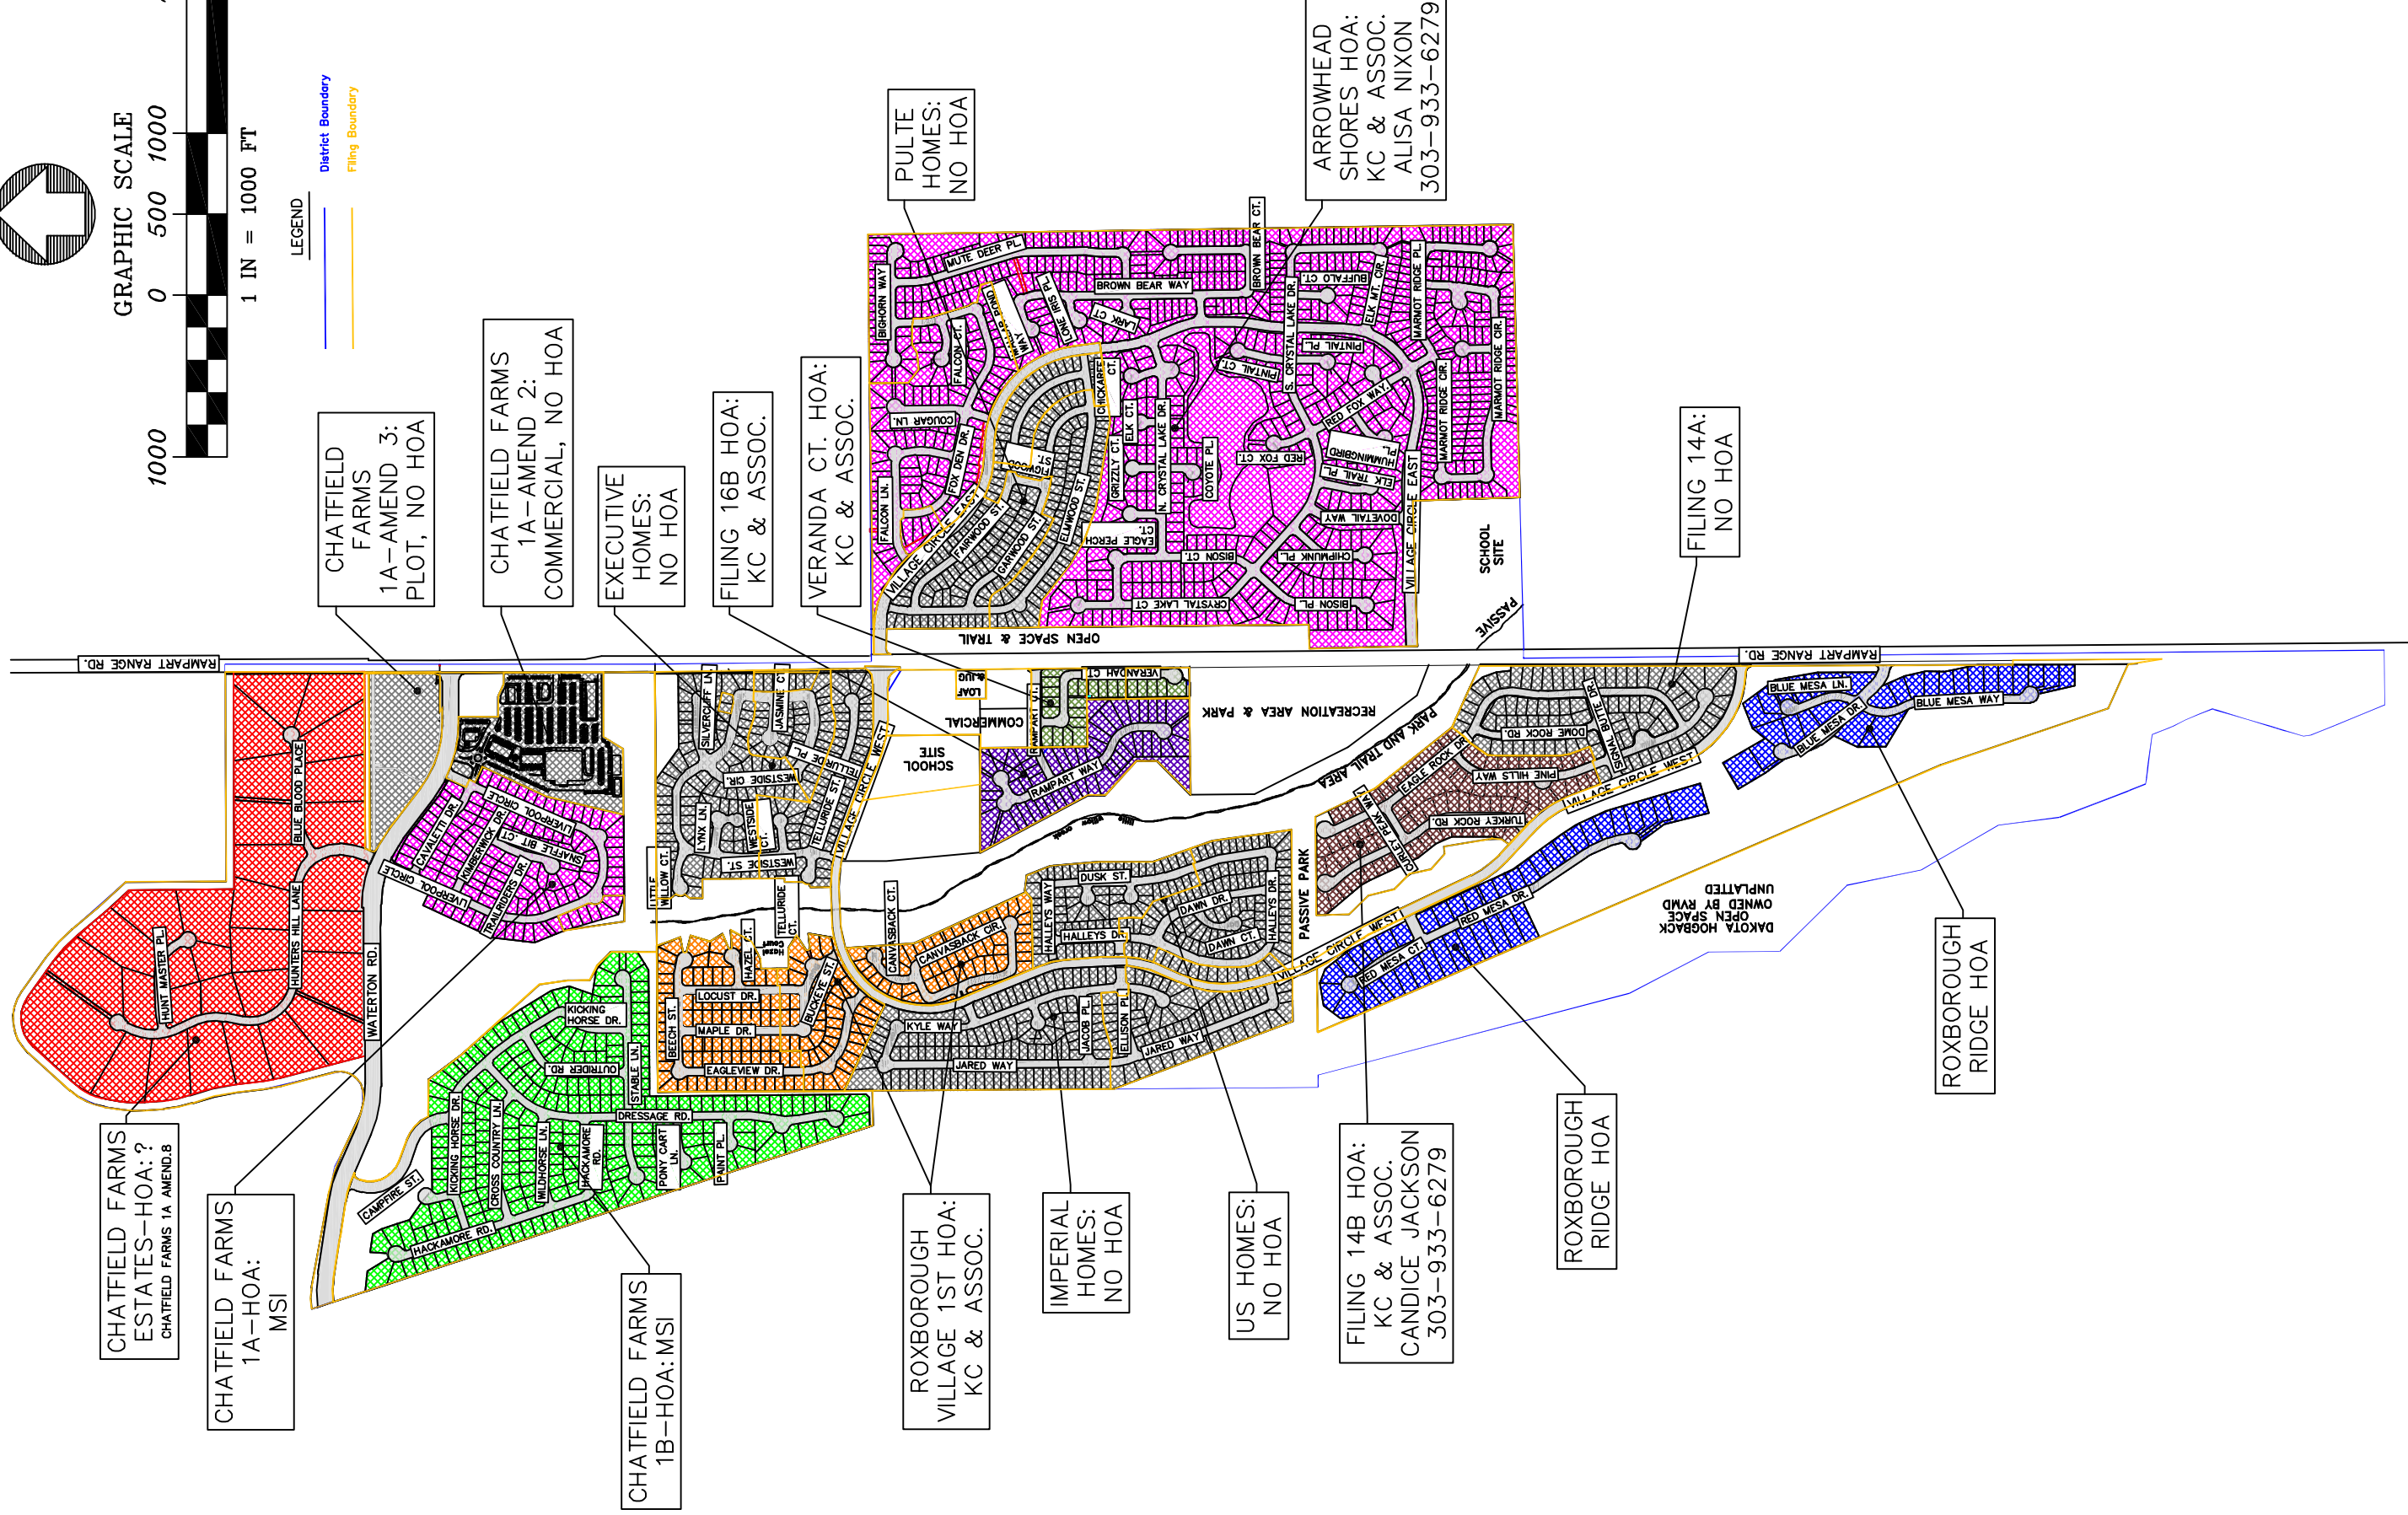

GRAPHIC SCALE

1 IN = 1000 FT

LEGEND

- District Boundary
- Filing Boundary

CHATFIELD FARMS ESTATES-HOA: ? CHATFIELD FARMS 1A AMEND. B

CHATFIELD FARMS 1A-HOA: MSI

CHATFIELD FARMS FARMS 1A-AMEND 3: PLOT, NO HOA

CHATFIELD FARMS 1A-AMEND 2: COMMERCIAL, NO HOA

EXECUTIVE HOMES: NO HOA

FILING 16B HOA: KC & ASSOC.

VERANDA CT. HOA: KC & ASSOC.

ROXBOROUGH VILLAGE 1ST HOA: KC & ASSOC.

IMPERIAL HOMES: NO HOA

US HOMES: NO HOA

FILING 14B HOA: KC & ASSOC. CANDICE JACKSON 303-933-6279

ROXBOROUGH RIDGE HOA

ROXBOROUGH RIDGE HOA

FILING 14A: NO HOA

PULTE HOMES: NO HOA

ARROWHEAD SHORES HOA: KC & ASSOC. ALISA NIXON 303-933-6279

RVMD HOA MAP

JUNE 2020